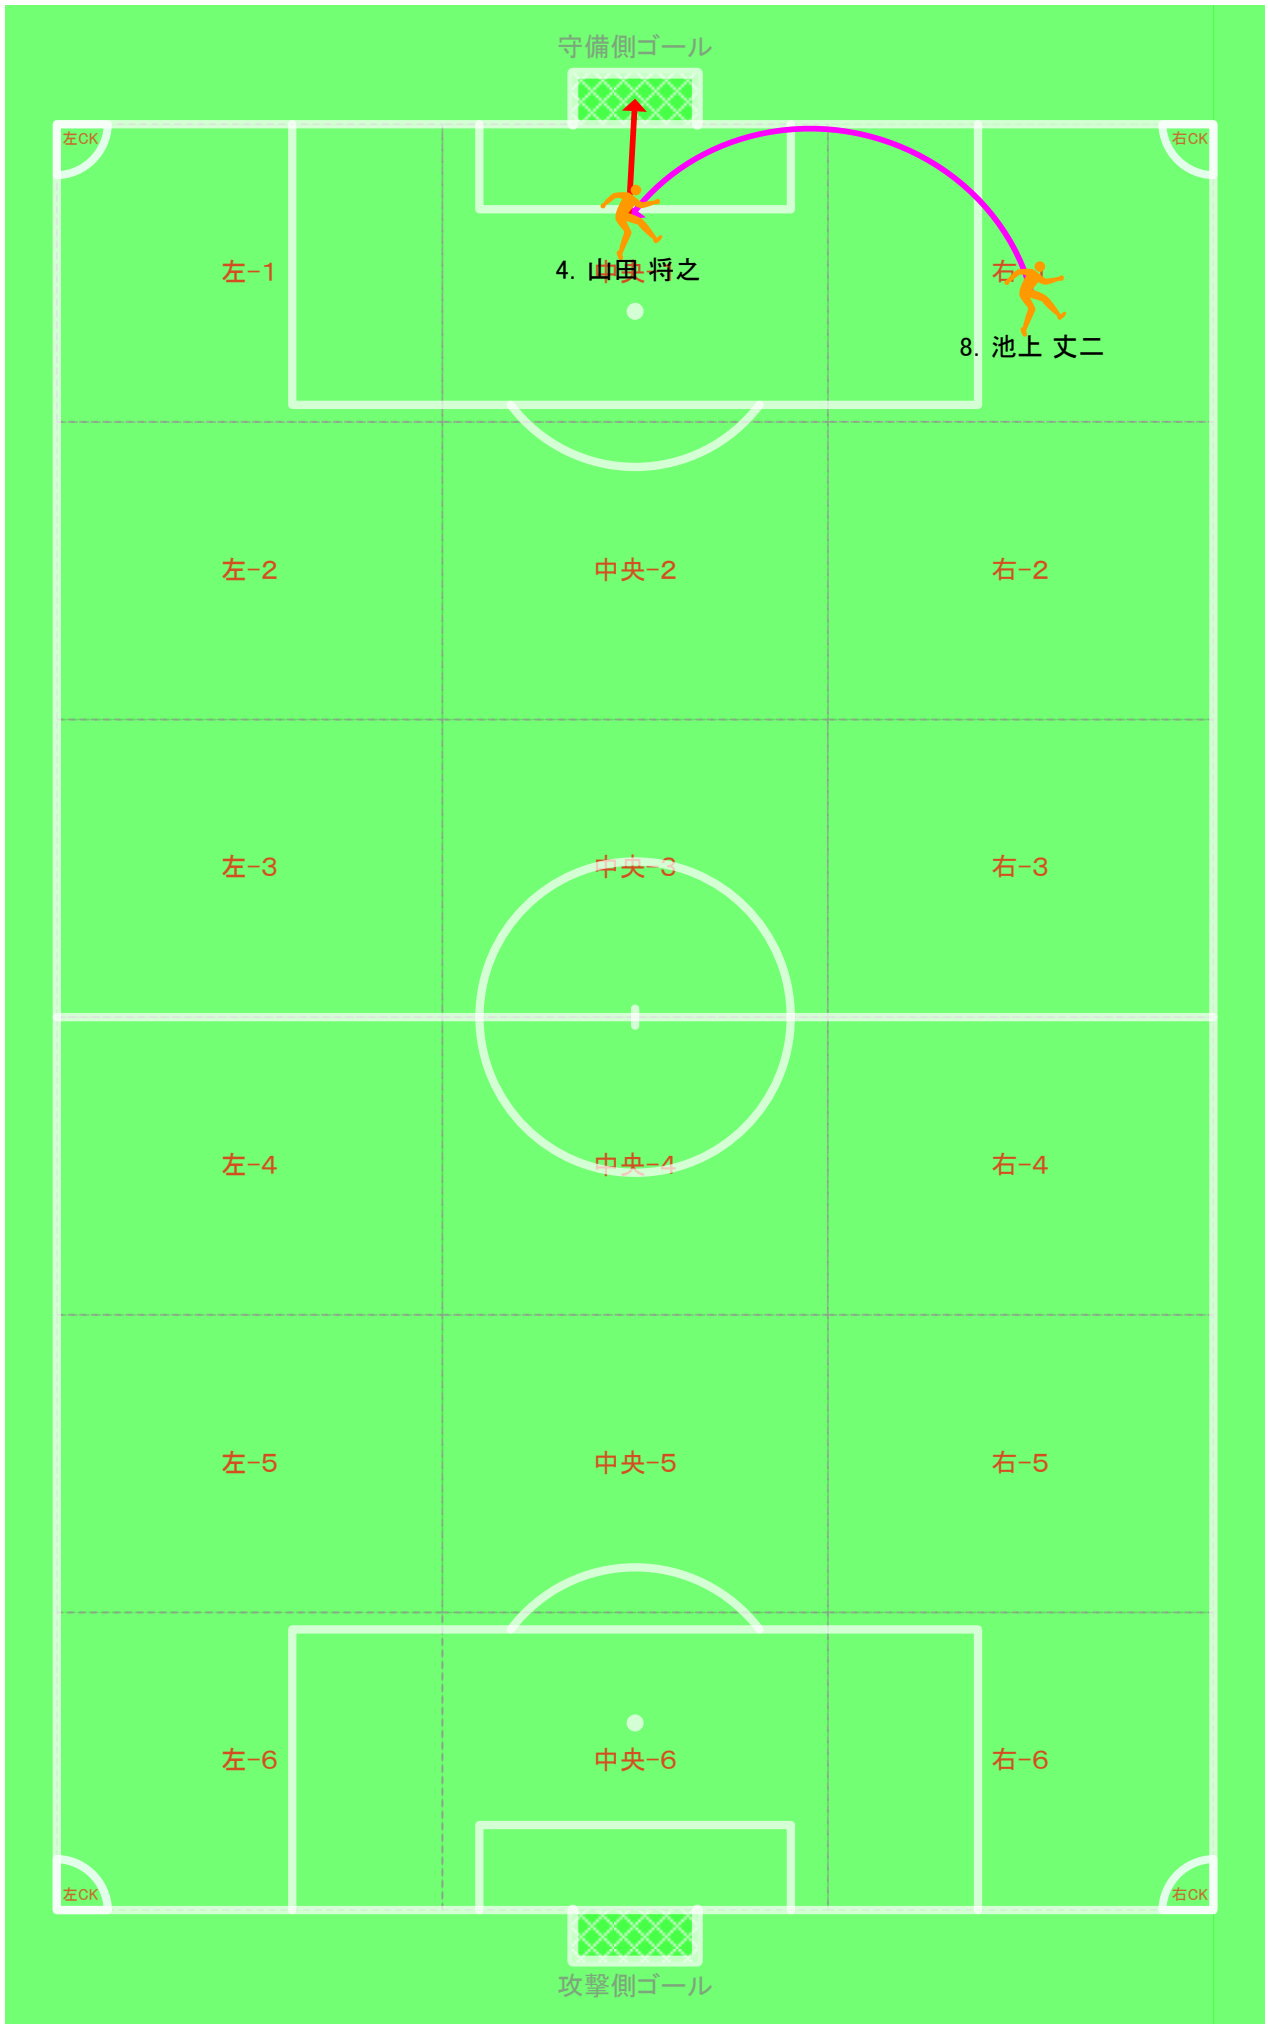

守備側ゴール

左CK

右CK

左-1

4. 山田 将之

右

8. 池上 丈二

左-2

中央-2

右-2

左-3

中央-3

右-3

左-4

中央-4

右-4

左-5

中央-5

右-5

左-6

中央-6

右-6

左CK

右CK

攻撃側ゴール